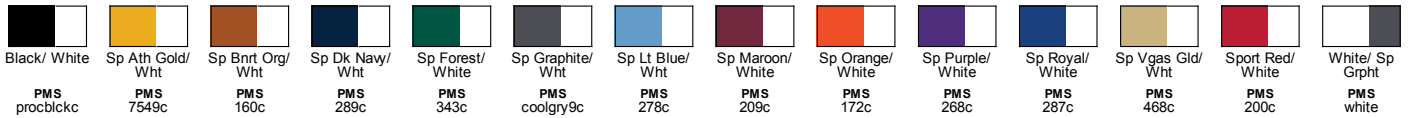

Fabric

- 7.7 oz., 100% polyester interlock double knit
- peached finish on interior for added comfort
- 100% polyester tricot large hole mesh lining in hood

Sizes

- XS - 3XL

Product Specifications

	XS	S	M	L	XL	2XL	3XL
BODY LENGTH	23.75	24.75	25.75	26.75	27.75	28.75	29.25
BODY WIDTH	17	18	19	20	22	24	26
SLEEVE LENGTH	29.75	30.5	31.25	32	33.5	35	36.5

Size Chart

	XS	S	M	L	XL	2XL	3XL
CHEST	31-32	33-35	36-38	39-42	43-45	46-49	50-53

14 Available Colors

BACK VIEW

SIDE VIEW